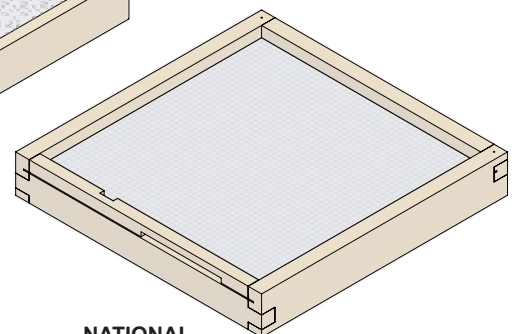

National Varroa Floor

NUC Varroa Floor

1 Apply adhesive to the two lugs on Items **A** (x2) and **B** (x2).

Long Pins: x4
Panel Pins: x8

2 Position Items **A**, **B**, **C** and **D** as shown. Insert Items **A** and **B** into Items **C** and **D**, secure with 4 long pins.

Note: Check for square. Diagonal lengths should be the same.

3 Slide the mesh, Item **F**, into the slots on Items **C** & **D**. Push the mesh fully in until it enters the slot on Item **B**.* Secure with 6 Panel pins through Item **F** into Item **A**.

*(Not applicable to NUC)

4 Slide in Tray, Item **G** & position Entrance Block, Item **E**. Insert optional eye bolts (Not provided)

NUC

NATIONAL