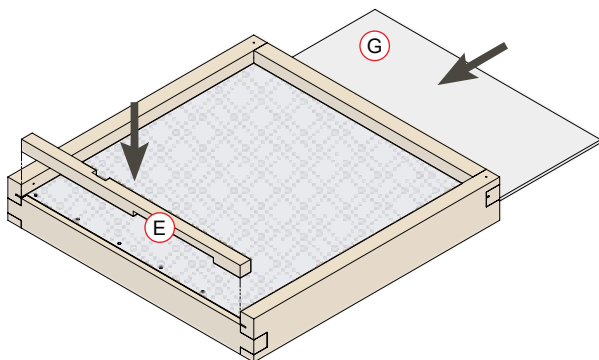

Note: Chamfered edge on Item A (x2) should be facing out and down.

3 Apply adhesive to both edges of Item D (x2). Slide Item D (x2) into the slots on Item E (x2) until the bottom face is flush with Item A.

National Varroa Floor

NUC Varroa Floor

1 Apply adhesive to the two lugs on Items **A** (x2) and **B** (x2).

Long Pins: x4
Panel Pins: x8

2 Position Items **A**, **B**, **C** and **D** as shown. Insert Items **A** and **B** into Items **C** and **D**, secure with 4 long pins.

Note: Check for square. Diagonal lengths should be the same.

3 Slide the mesh, Item **F**, into the slots on Items **C** & **D**. Push the mesh fully in until it enters the slot on Item **B**.* Secure with 6 Panel pins through Item **F** into Item **A**.

*(Not applicable to NUC)

4 Slide in Tray, Item **G** & position Entrance Block, Item **E**. Insert optional eye bolts (Not provided)

NUC

NATIONAL