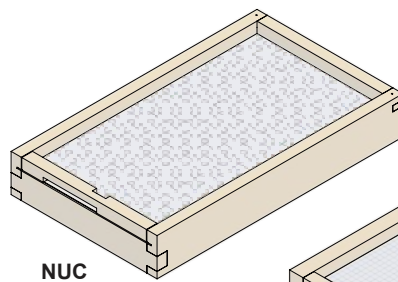

4 Secure Item D (x2) with 8 long pins through Item E as shown.

5 Secure Item D (x2) with 8 short pins through Item D and into Items A & B.

6 Secure Item C (x2) to Item D (x2) with 8 panel pins.

Note: Above steps are also applicable for the National Brood & NUC Brood.

National Varroa Floor

NUC Varroa Floor

1 Apply adhesive to the two lugs on Items **A** (x2) and **B** (x2).

Long Pins: x4
Panel Pins: x8

2 Position Items **A**, **B**, **C** and **D** as shown. Insert Items **A** and **B** into Items **C** and **D**, secure with 4 long pins.

Note: Check for square. Diagonal lengths should be the same.

3 Slide the mesh, Item **F**, into the slots on Items **C** & **D**. Push the mesh fully in until it enters the slot on Item **B**.* Secure with 6 Panel pins through Item **F** into Item **A**.

*(Not applicable to NUC)

4 Slide in Tray, Item **G** & position Entrance Block, Item **E**. Insert optional eye bolts (Not provided)

NUC

NATIONAL