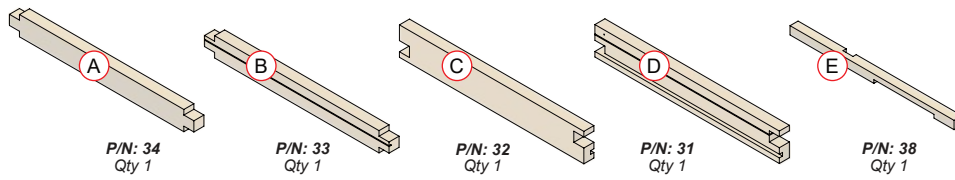

Note: Chamfered edge on Item A (x2) should be facing out and down.

3 Apply adhesive to both edges of Item D (x2). Slide Item D (x2) into the slots on Item E (x2) until the bottom face is flush with Item A.

4 Secure Item D (x2) with 8 long pins through Item E as shown.

5 Secure Item D (x2) with 8 short pins through Item D and into Items A & B.

6 Secure Item C (x2) to Item D (x2) with 8 panel pins.

Note: Above steps are also applicable for the National Brood & NUC Brood.

National Varroa Floor

NUC Varroa Floor

1 Apply adhesive to the two lugs on Items **A** (x2) and **B** (x2).

Long Pins: x4
Panel Pins: x8

2 Position Items **A**, **B**, **C** and **D** as shown. Insert Items **A** and **B** into Items **C** and **D**, secure with 4 long pins.

Note: Check for square. Diagonal lengths should be the same.

3 Slide the mesh, Item **F**, into the slots on Items **C** & **D**. Push the mesh fully in until it enters the slot on Item **B**.* Secure with 6 Panel pins through Item **F** into Item **A**.