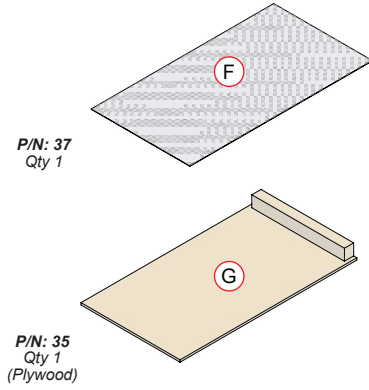

Note: Chamfered edge on Item A (x2) should be facing out and down.

3 Apply adhesive to both edges of Item D (x2). Slide Item D (x2) into the slots on Item E (x2) until the bottom face is flush with Item A.

4 Secure Item D (x2) with 8 long pins through Item E as shown.

5 Secure Item D (x2) with 8 short pins through Item D and into Items A & B.

6 Secure Item C (x2) to Item D (x2) with 8 panel pins.

Note: Above steps are also applicable for the National Brood & NUC Brood.

National Varroa Floor

NUC Varroa Floor

1 Apply adhesive to the two lugs on Items **A** (x2) and **B** (x2).

Long Pins: x4
Panel Pins: x8

2 Position Items **A**, **B**, **C** and **D** as shown. Insert Items **A** and **B** into Items **C** and **D**, secure with 4 long pins.

Note: Check for square. Diagonal lengths should be the same.

3 Slide the mesh, Item **F**, into the slots on Items **C** & **D**. Push the mesh fully in until it enters the slot on Item **B**.* Secure with 6 Panel pins through Item **F** into Item **A**.