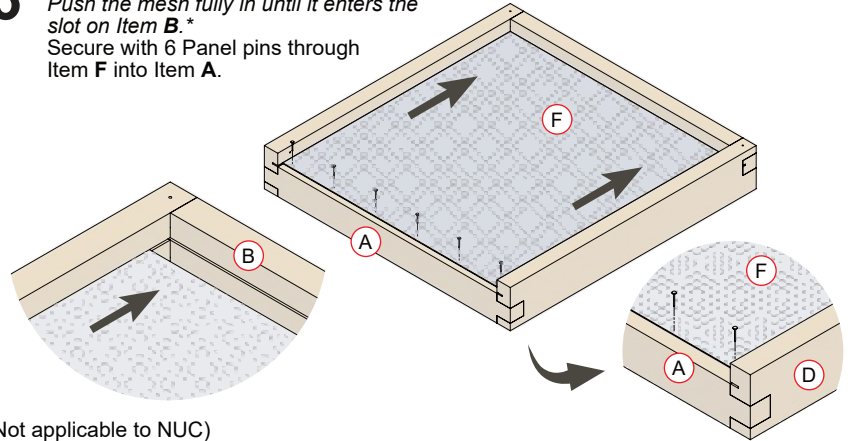

Note: Chamfered edge on Item A (x2) should be facing out and down.

3 Apply adhesive to both edges of Item D (x2). Slide Item D (x2) into the slots on Item E (x2) until the bottom face is flush with Item A.

4 Secure Item D (x2) with 8 long pins through Item E as shown.

5 Secure Item D (x2) with 8 short pins through Item D and into Items A & B.

6 Secure Item C (x2) to Item D (x2) with 8 panel pins.

Note: Above steps are also applicable for the National Brood & NUC Brood.

National Varroa Floor

NUC Varroa Floor

1 Apply adhesive to the two lugs on Items **A** (x2) and **B** (x2).

Long Pins: x4
Panel Pins: x8

2 Position Items **A**, **B**, **C** and **D** as shown. Insert Items **A** and **B** into Items **C** and **D**, secure with 4 long pins.

Note: Check for square. Diagonal lengths should be the same.

3 Slide the mesh, Item **F**, into the slots on Items **C** & **D**. Push the mesh fully in until it enters the slot on Item **B**.* Secure with 6 Panel pins through Item **F** into Item **A**.