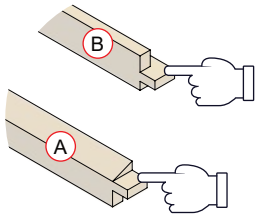

Caddon Hives Ltd

Caddon Lynns, Caddon Foot Rd, Clovenfords, Galashiels, Scotland, TD1 3LY
 Tel: 01896 850 755 Email: caddon_hives@yahoo.co.uk

National Hive & NUC Assembly Instructions

Use outdoor wood glue (*not supplied*) at **every** joint for an even stronger, long lasting joint.

Brood & Super Brood Boxes

1. Flat Roof 4. Queen Excluder (Optional)
 2. Crown Board 5. Brood Box
 3. Super Brood Box 6. Varrua Floor

1 Apply adhesive to the two lugs on Items A (x2) and B (x2).

2 Insert Items A (x2) and B (x2) into Item E (x2). Secure with short pins on all four corners. (Punch head in).

Note: Chamfered edge on Item A (x2) should be facing out and down.

3 Apply adhesive to both edges of Item D (x2). Slide Item D (x2) into the slots on Item E (x2) until the bottom face is flush with Item A.

4 Secure Item D (x2) with 8 long pins through Item E as shown.

5 Secure Item D (x2) with 8 short pins through Item D and into Items A & B.

6 Secure Item C (x2) to Item D (x2) with 8 panel pins.

Note: Above steps are also applicable for the National Brood & NUC Brood.