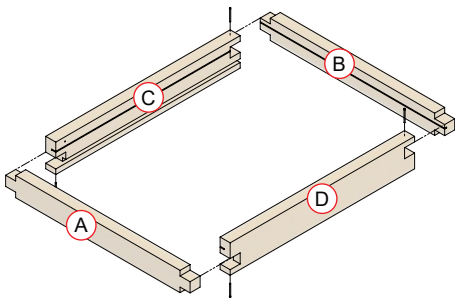

Note: Chamfered edge on Item A (x2) should be facing out and down.

3 Apply adhesive to both edges of Item D (x2). Slide Item D (x2) into the slots on Item E (x2) until the bottom face is flush with Item A.

4 Secure Item D (x2) with 8 long pins through Item E as shown.

5 Secure Item D (x2) with 8 short pins through Item D and into Items A & B.

6 Secure Item C (x2) to Item D (x2) with 8 panel pins.

Note: Above steps are also applicable for the National Brood & NUC Brood.

National Varroa Floor

NUC Varroa Floor

1 Apply adhesive to the two lugs on Items **A** (x2) and **B** (x2).

Long Pins: x4
Panel Pins: x8

2 Position Items **A**, **B**, **C** and **D** as shown. Insert Items **A** and **B** into Items **C** and **D**, secure with 4 long pins.

Note: Check for square. Diagonal lengths should be the same.

3 Slide the mesh, Item **F**, into the slots on Items **C** & **D**. Push the mesh fully in until it enters the slot on Item **B**.* Secure with 6 Panel pins through Item **F** into Item **A**.