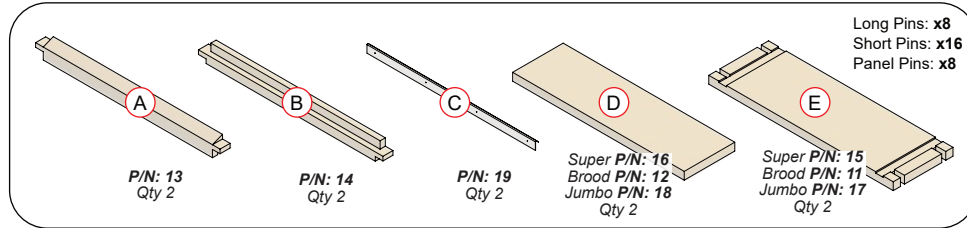

Brood & Super Brood Boxes

1. Flat Roof 4. Queen Excluder (Optional)
 2. Crown Board 5. Brood Box
 3. Super Brood Box 6. Varrua Floor

1 Apply adhesive to the two lugs on Items A (x2) and B (x2).

2 Insert Items A (x2) and B (x2) into Item E (x2). Secure with short pins on all four corners. (Punch head in).

Note: Chamfered edge on Item A (x2) should be facing out and down.

3 Apply adhesive to both edges of Item D (x2). Slide Item D (x2) into the slots on Item E (x2) until the bottom face is flush with Item A.

4 Secure Item D (x2) with 8 long pins through Item E as shown.

5 Secure Item D (x2) with 8 short pins through Item D and into Items A & B.

6 Secure Item C (x2) to Item D (x2) with 8 panel pins.

Note: Above steps are also applicable for the National Brood & NUC Brood.

Note: Check for square. Diagonal lengths should be the same.

3 Slide the mesh, Item **F**, into the slots on Items **C** & **D**. Push the mesh fully in until it enters the slot on Item **B**.* Secure with 6 Panel pins through Item **F** into Item **A**.