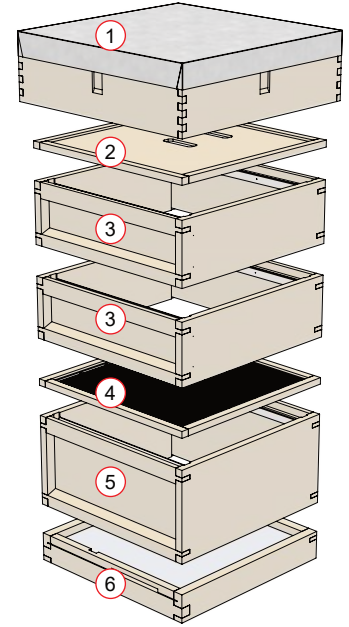

Brood & Super Brood Boxes

1. Flat Roof 4. Queen Excluder (Optional)
 2. Crown Board 5. Brood Box
 3. Super Brood Box 6. Varrua Floor

1 Apply adhesive to the two lugs on Items A (x2) and B (x2).

2 Insert Items A (x2) and B (x2) into Item E (x2). Secure with short pins on all four corners. (Punch head in).

Note: Chamfered edge on Item A (x2) should be facing out and down.

3 Apply adhesive to both edges of Item D (x2). Slide Item D (x2) into the slots on Item E (x2) until the bottom face is flush with Item A.

4 Secure Item D (x2) with 8 long pins through Item E as shown.

5 Secure Item D (x2) with 8 short pins through Item D and into Items A & B.

6 Secure Item C (x2) to Item D (x2) with 8 panel pins.

Note: Above steps are also applicable for the National Brood & NUC Brood.

Note: Check for square. Diagonal lengths should be the same.

3 Slide the mesh, Item **F**, into the slots on Items **C** & **D**. Push the mesh fully in until it enters the slot on Item **B**.* Secure with 6 Panel pins through Item **F** into Item **A**.