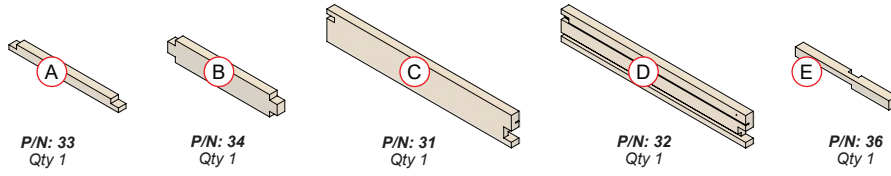

Note: Chamfered edge on Item A (x2) should be facing out and down.

3 Apply adhesive to both edges of Item D (x2). Slide Item D (x2) into the slots on Item E (x2) until the bottom face is flush with Item A.

4 Secure Item D (x2) with 8 long pins through Item E as shown.

5 Secure Item D (x2) with 8 short pins through Item D and into Items A & B.

6 Secure Item C (x2) to Item D (x2) with 8 panel pins.

Note: Above steps are also applicable for the National Brood & NUC Brood.

National Varroa Floor

NUC Varroa Floor

1 Apply adhesive to the two lugs on Items **A** (x2) and **B** (x2).

Long Pins: x4
Panel Pins: x8

2 Position Items **A**, **B**, **C** and **D** as shown. Insert Items **A** and **B** into Items **C** and **D**, secure with 4 long pins.

Note: Check for square. Diagonal lengths should be the same.

3 Slide the mesh, Item **F**, into the slots on Items **C** & **D**. Push the mesh fully in until it enters the slot on Item **B**.* Secure with 6 Panel pins through Item **F** into Item **A**.